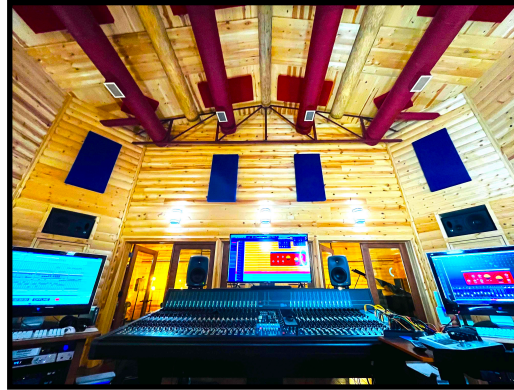

The Cabin Studio Rate Sheet

Tracking/Mixing/Editing with Engineer:	$85.00 Hr
Production with Engineer & Producer:	$100.00 Hr
Songwriting/Composition/Arrangement:	$100.00 Hr
Professional Musicians Each:	$125.00 Hr
Song Mastering:	$125.00 Hr

The Cabin recording studio is built as a log cabin with all natural wood floors, ceilings, walls and doors. Inside *The Cabin's* 27'x21' control room is an 80-input custom-modified Otari Elite+ analog console with API modeled preamps and EQs. The 20'x40' main tracking room, which features a beautiful 1977 Yamaha C7 grand piano, has a 2.2-second natural decay with an all wood 18' ceiling. *The Cabin* also has two 9'x6' isolation rooms, two 11'x6' isolation rooms and another 20'x40' tracking room that connects with the main tracking room via sliding doors.

"The rooms are very warm with just the right sparkle. The reflective properties of rounded log walls versus flat sheetrock walls greatly differentiate in reflected sound. Curved logs act as natural diffusers with less focal-point surface area for reflective energy from the sound wave. Different types of wood affect tones for reflection as well. *The Cabin* has pine logs with hardwood oak floors." - Chuck Ebert, Grammy Award-Winning and Eight-Time Grammy Nominated Producer/Master Sound Engineer

Seeking pure recordings with point-to-point Mogami wiring, *The Cabin* features world class outboard gear from Manley, Langevin, API, Avalon, Focusrite, Vintech, True Systems, Empirical Labs, Lexicon, Eventide, TC Electronics, Antelope Audio, and Bedini. *The Cabin's* in house microphone selection consists of Neumann, Lawson, Peluso, Vanguard, AKG, Shure, Sennheiser, Beyerdynamic and the ability to get virtually any microphone available for your session.

The Cabin's DAW's of choice are Neundo and Pro Tools with software from Cubase, Wavelab, TC Electronics, Waves, Focusrite, Universal Audio and many others. *The Cabin* is also Logic and Sonar compatible offering multiple formats for recording up to HD 192 on MAC OS operating systems. Monitoring at *The Cabin* is provided through Genelec and JBL speaker systems.